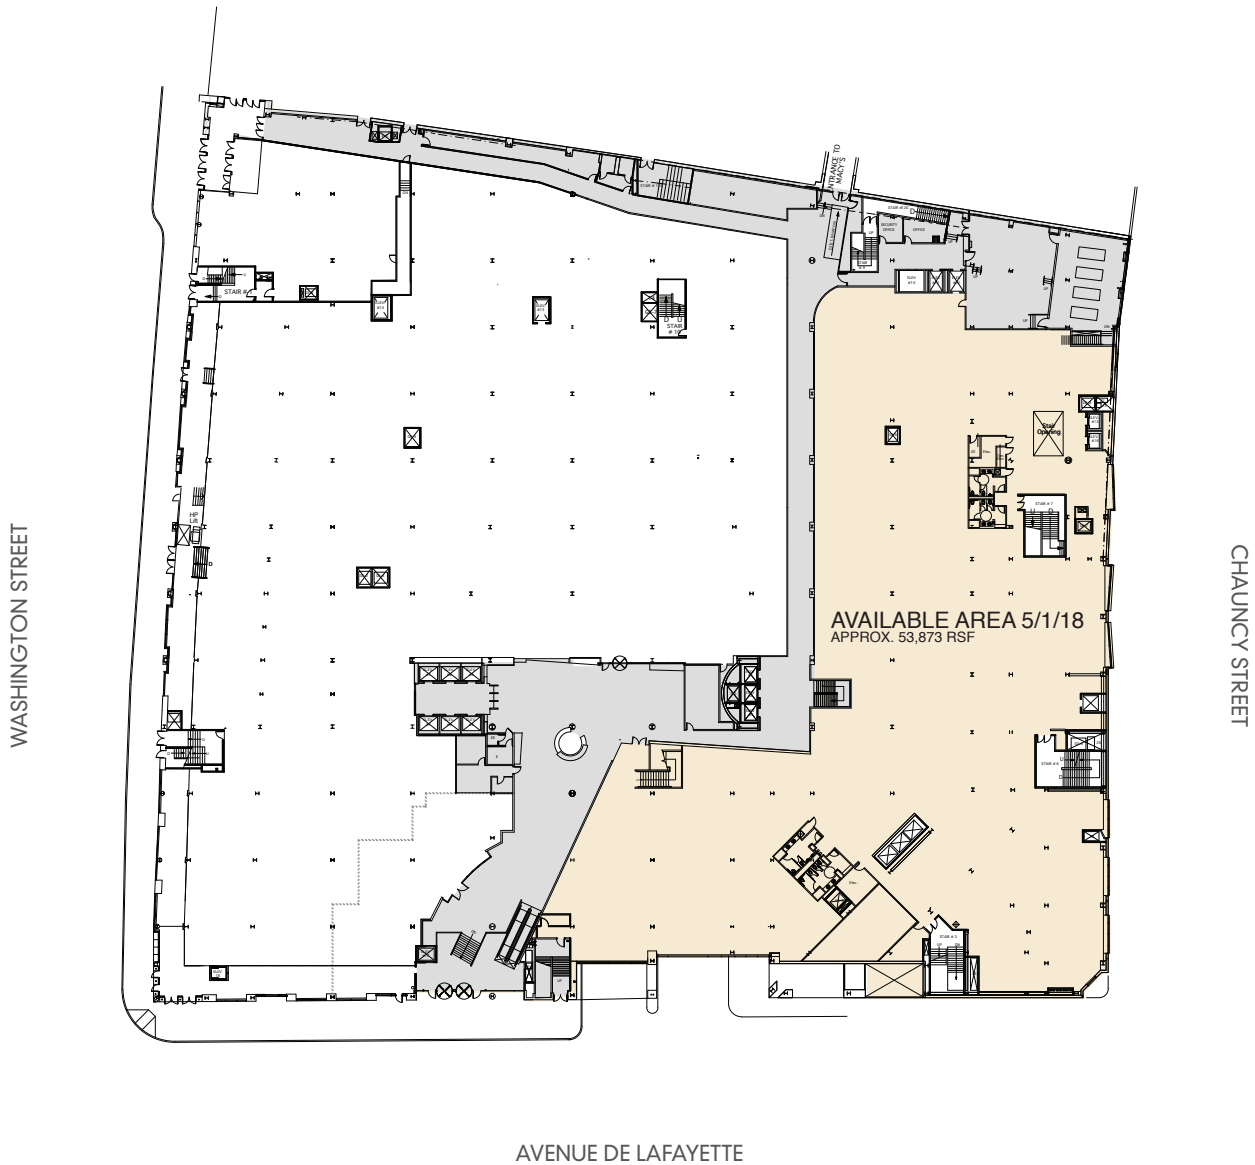

Level 1

Up to 53,873 rsf

L | C | C
Lafayette
City Center

Owner/Manager:

THE **ABBKEY** GROUP

Leasing Agent: