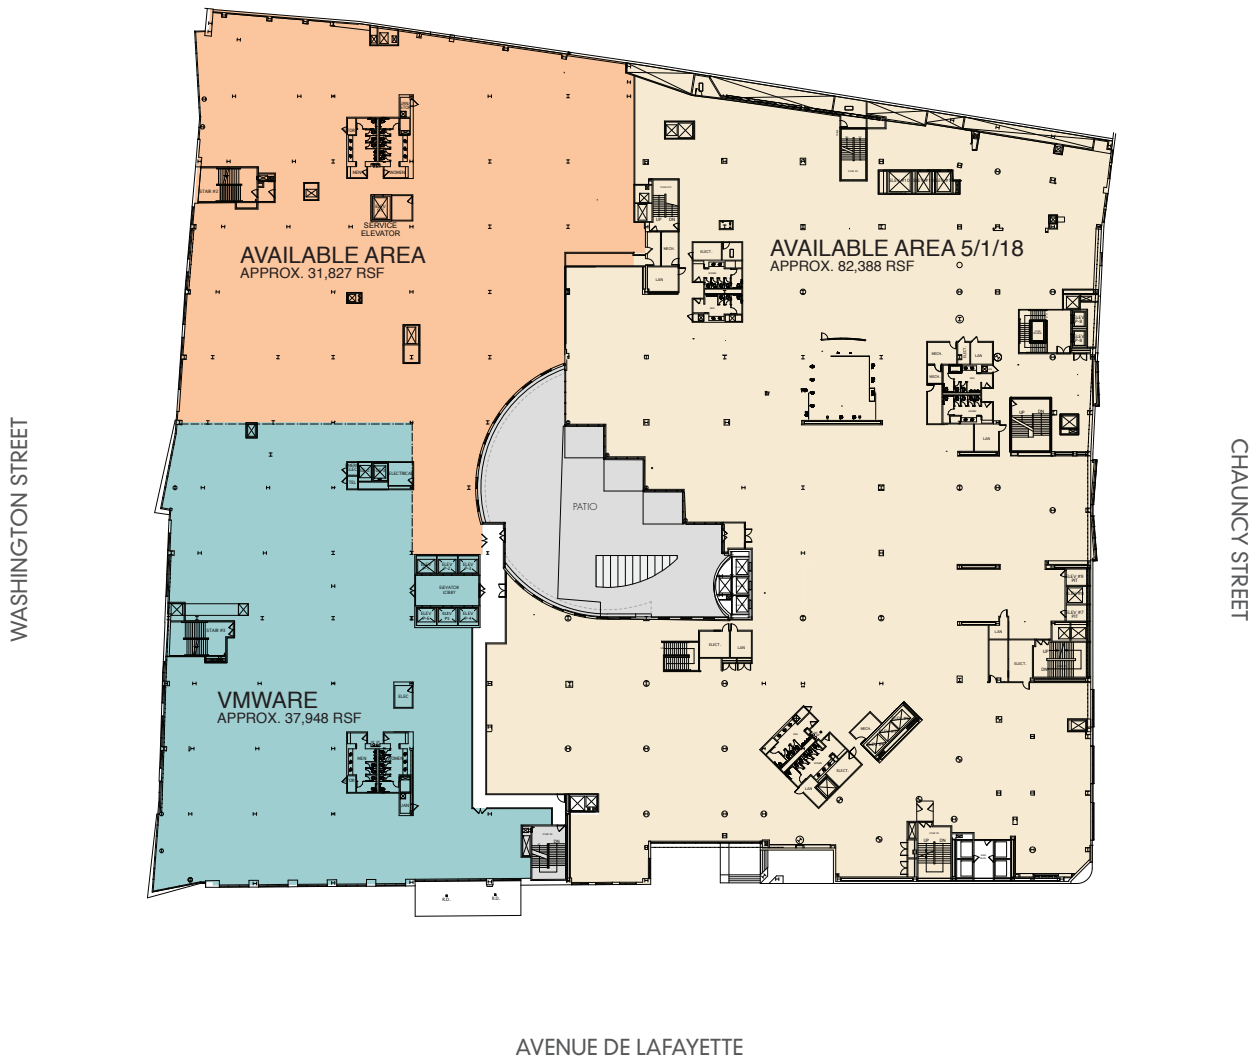

Level 2

Up to 152,175 rsf

L|C|C Lafayette City Center

Owner/Manager:

THE **ABBEGROUP**

Leasing Agent: