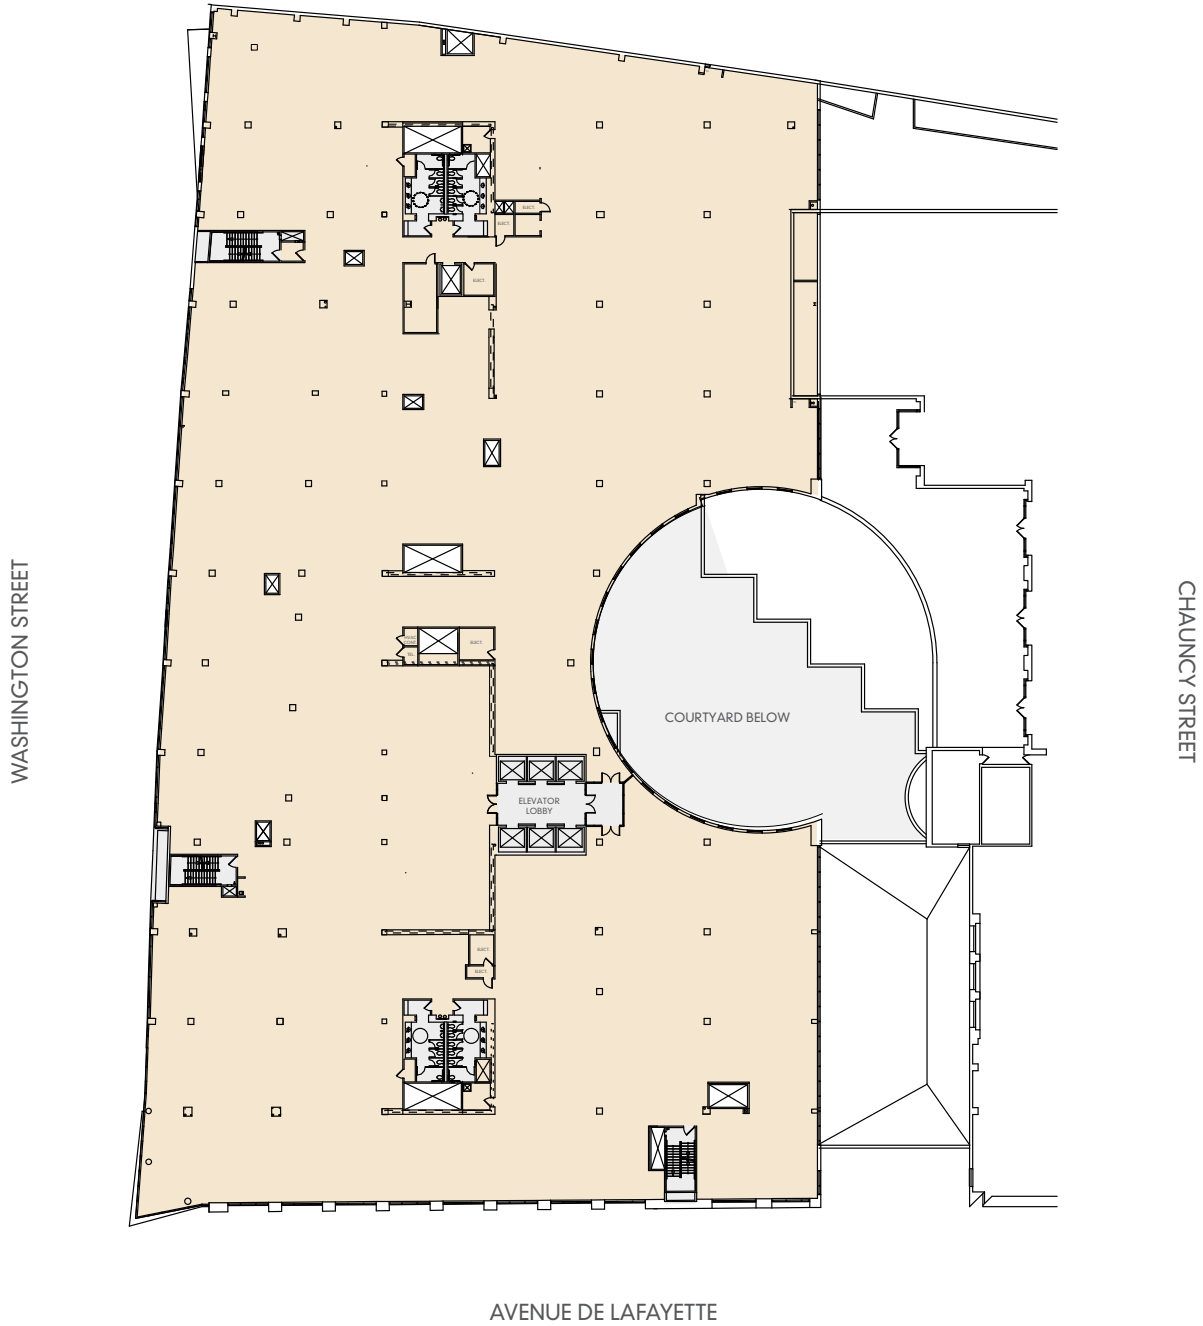

Level 5
81,615 rsf

L | C | C
Lafayette
City Center

Owner/Manager:

THE **ABBKEY** GROUP

Leasing Agent:

Level 5 Spec Suite

29,645 rsf

Owner/Manager: