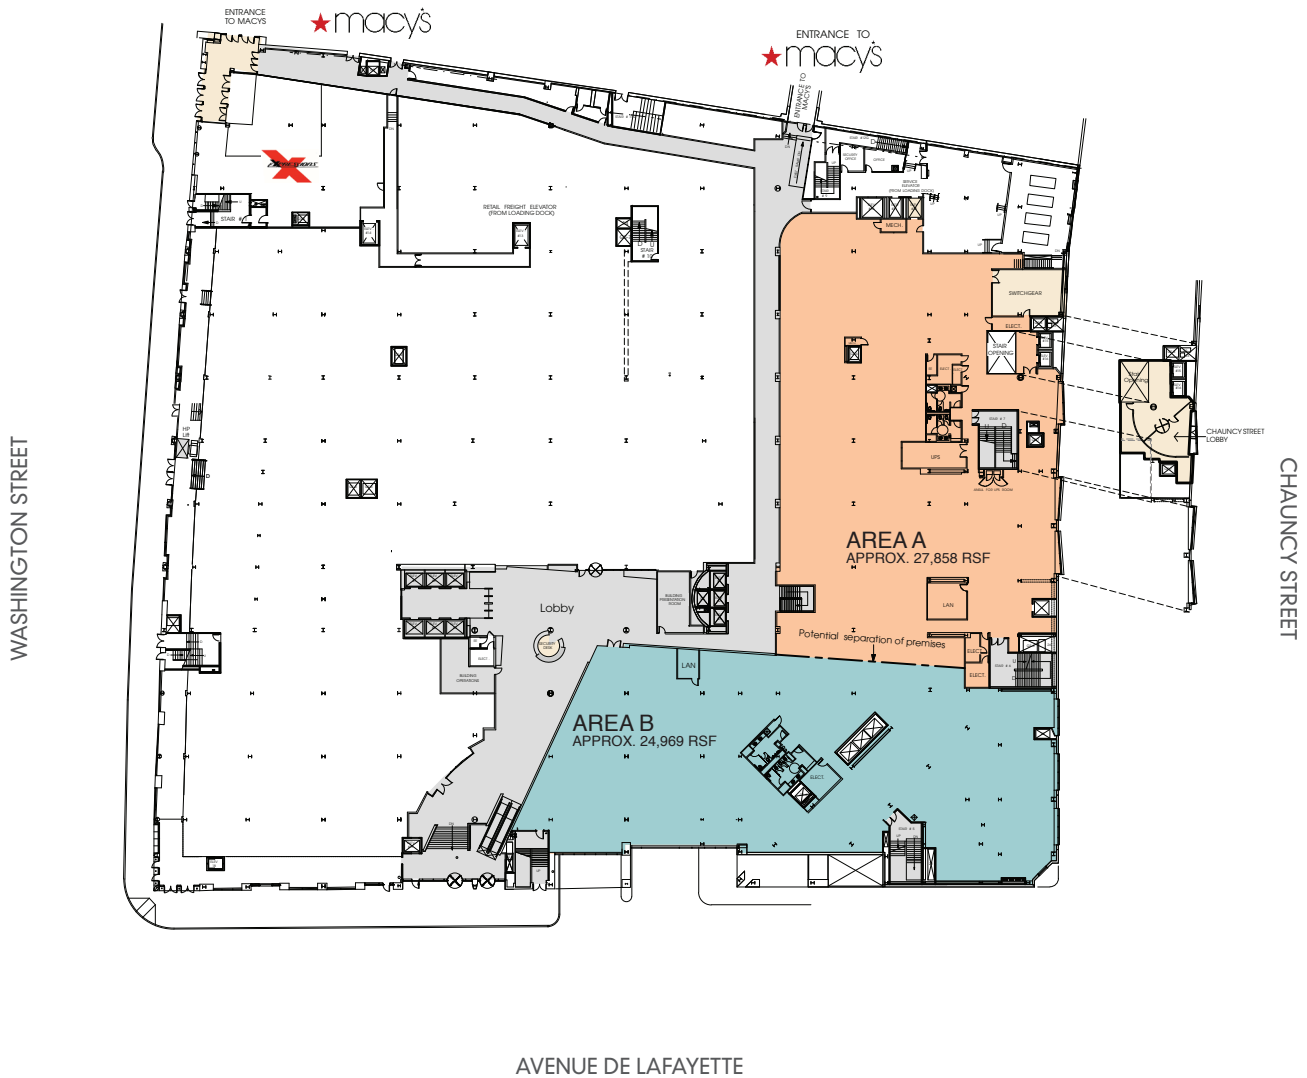

Level 1

Up to 52,827 rsf

L | C | C
Lafayette
City Center

Owner/Manager:

THE **ABBEGROUP**

Leasing Agent:

Level 1 - Subdivision Plan

Up to 52,827 rsf