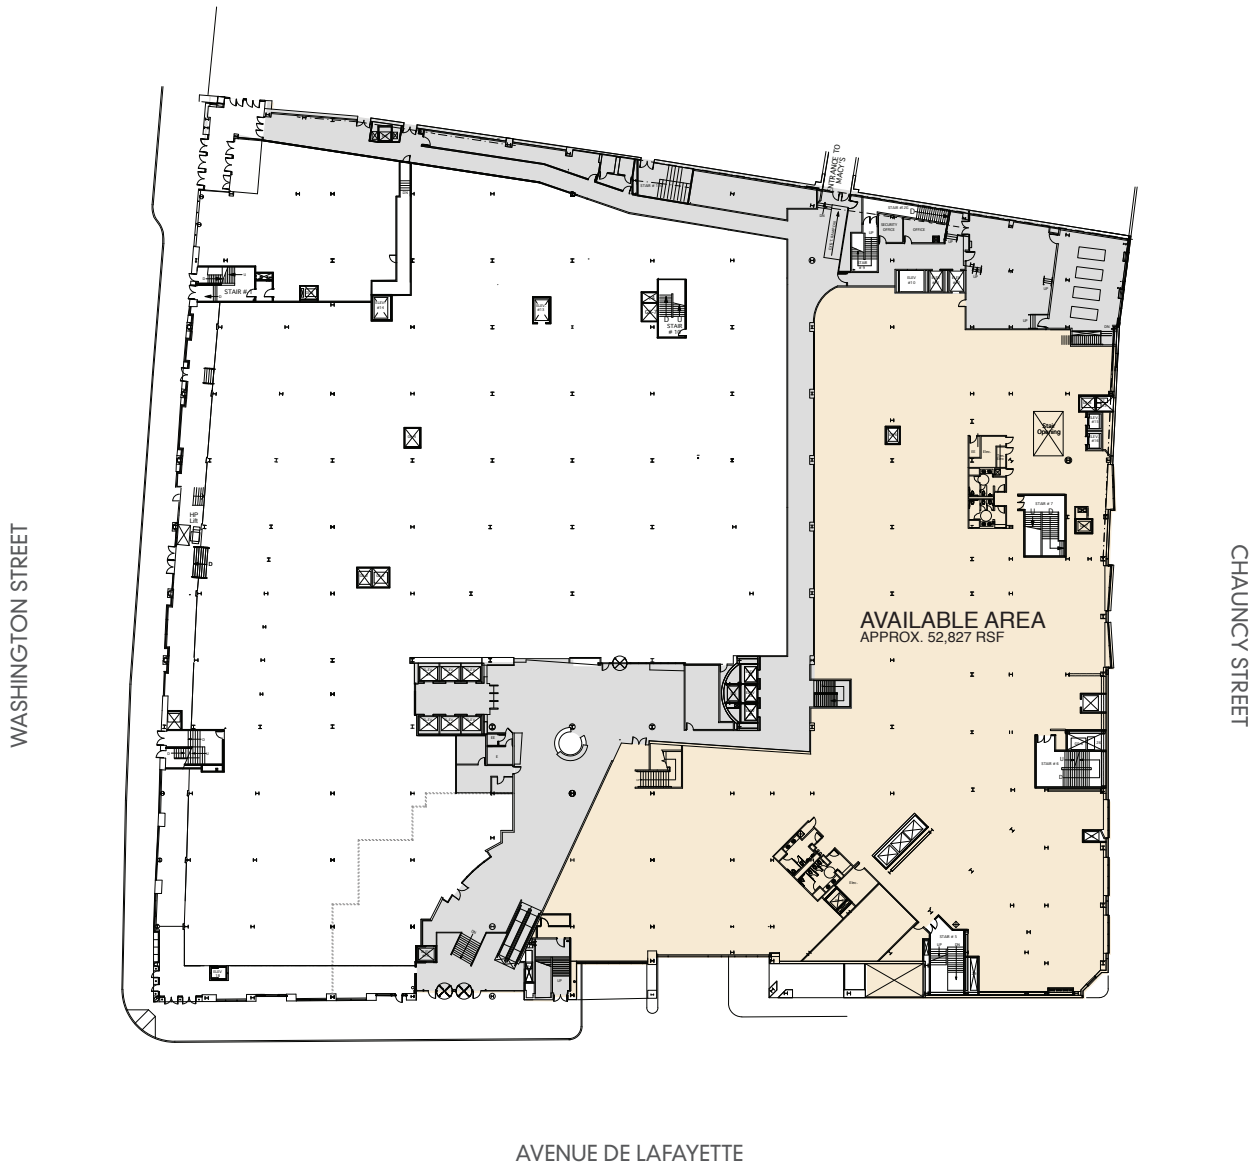

Level 1

Up to 52,827 rsf

L | C | C
Lafayette
City Center

Owner/Manager:

THE **ABBEGROUP**

Leasing Agent:

Level 1 - Subdivision Plan

Up to 52,827 rsf